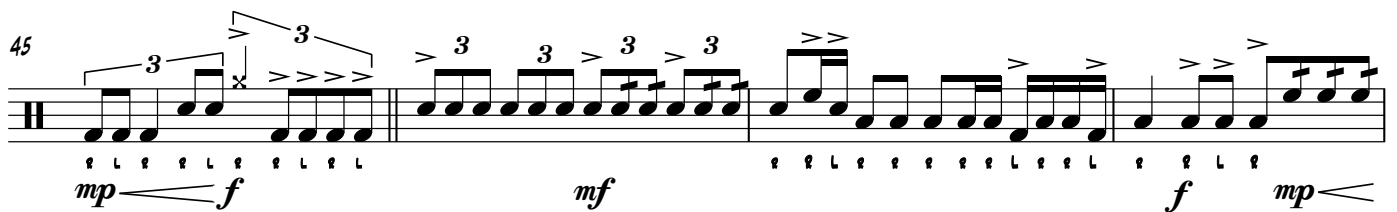

BOUND: MVT 1

TENOR

MAPES/CURCI

♩ = 170

6

2

10

8