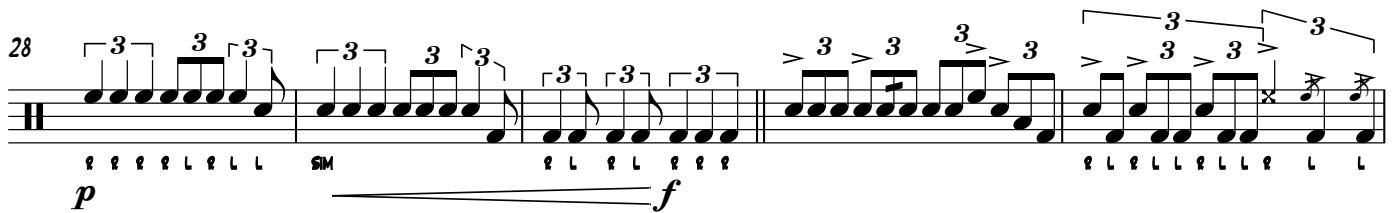

BOUND: MVT 1

TENOR

MAPES/CURCI

♩ = 170

6

2

10

8