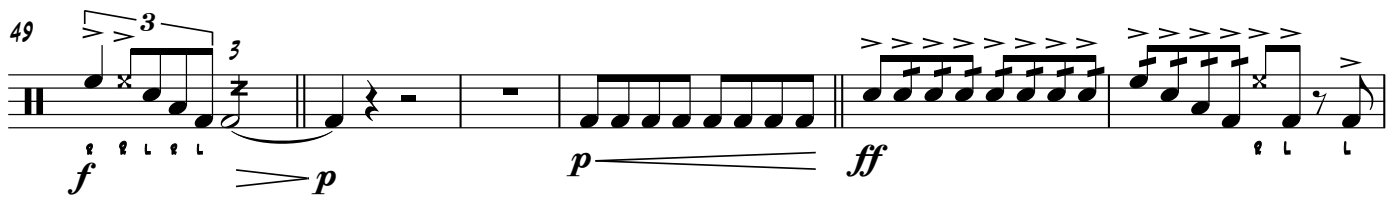

BOUND: MVT 1

TENOR

MAPES/CURCI

♩ = 170

6

2

10

8