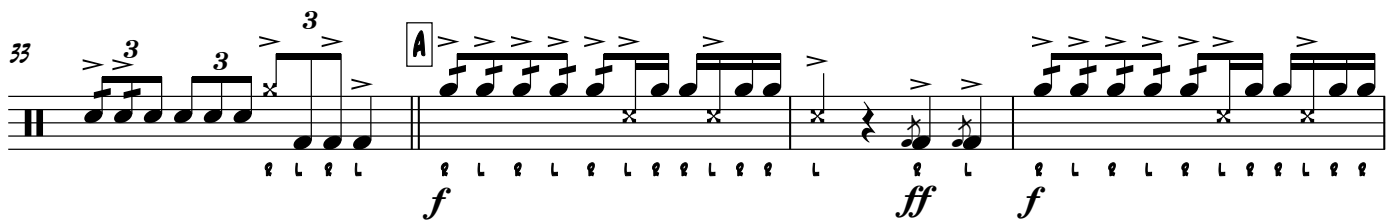

BOUND: MVT 1

TENOR

MAPES/CURCI

♩ = 170

6

2

10

8