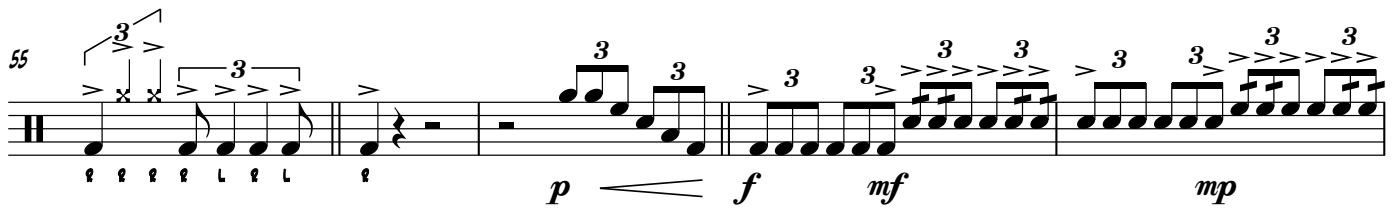

BOUND: MVT 1

TENOR

MAPES/CURCI

♩ = 170

6

2

10

8