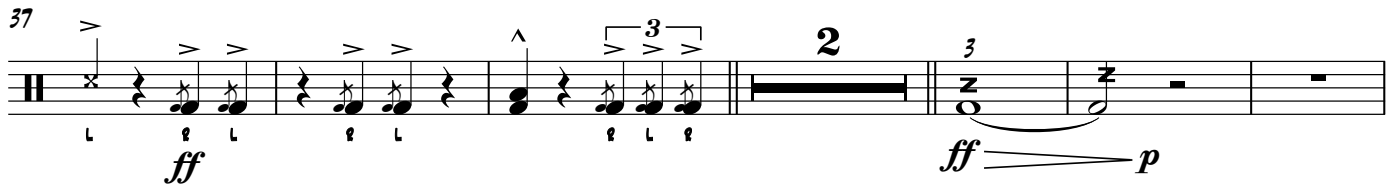

BOUND: MVT 1

TENOR

MAPES/CURCI

♩ = 170

6

2

10

8