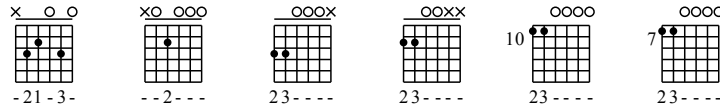

# If Only

Fink  
Distance and Time

Words and Music by Fin Greenall

Tab by Sascha Schubert

Open Dsus4 Tuning

① = D ④ = D

② = A ⑤ = A

③ = G ⑥ = D

Capo. 2 fret

Moderate ♩ = 97

1

*let ring throughout*

TAB

5

9

Verse 1a  
[0:26]

[3:19]

68

Musical notation for guitar, measures 68-71. The notation shows a melodic line on a single staff with various rhythmic values and accidentals.

I got a new girl who treats me right

Guitar chord diagrams for measures 68-71. The diagrams show fret numbers and string numbers for each measure.

...to Chorus3

72

Musical notation for guitar, measures 72-75. The notation shows a melodic line on a single staff with various rhythmic values and accidentals.

If Only I'll be

Guitar chord diagrams for measures 72-75. The diagrams show fret numbers and string numbers for each measure.