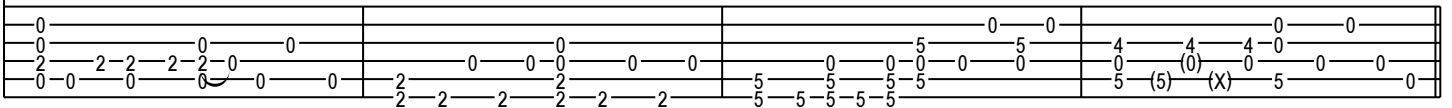

If only

I'll be