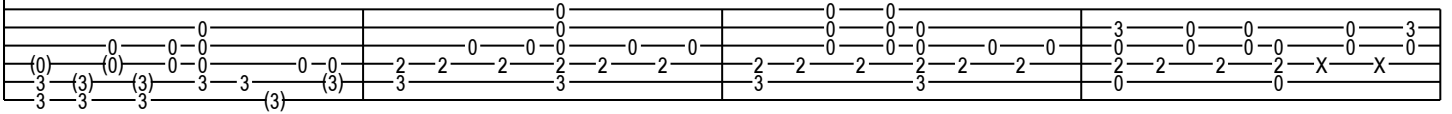

man you de- serve

I ain't got the time