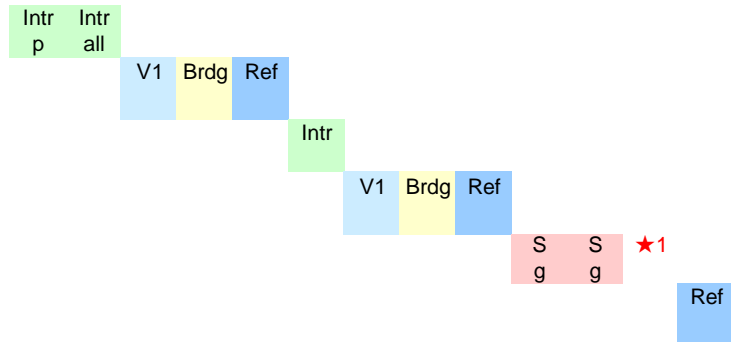

Reschue me

Intro

Musical notation for the Intro section, featuring a guitar melody with 'x' marks on the strings and a bass line.

Basic Pattern

Musical notation for the Basic Pattern section, featuring a guitar melody with 'x' marks and circled notes, and a bass line.