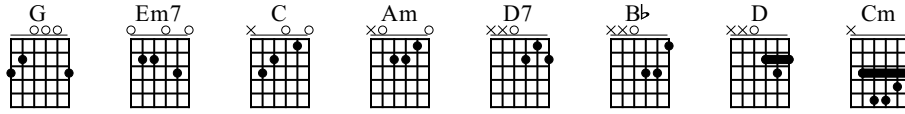

Star Wars

(Main Theme)

Music by John Williams

Standard tuning

♩ = 120

G Em7 C G C G

S-Gt

First system of musical notation. The treble clef staff shows a 4/4 time signature with a key signature of one sharp (F#). The melody starts with a quarter rest, followed by a triplet of eighth notes (G4, A4, B4) marked with a forte 'f' dynamic. The guitar tablature below shows the fret positions: 0-0-0 for the first measure, and 0-3, 1-0-2, 3-3, 1-0-2, 3-3 for the subsequent measures.

Am D7 G Em7 C G C G

Second system of musical notation. The treble clef staff continues the melody with a triplet of eighth notes (C5, D5, E5) and a quarter note (G4). The guitar tablature shows fret positions: 1-0-1, 2-0-0, 0-3, 1-0-2, 3-3, 1-0-2, 3-3.

Am D7 C Am D7 C Am

Third system of musical notation. The treble clef staff continues the melody with a triplet of eighth notes (F#5, G5, A5) and a quarter note (C5). The guitar tablature shows fret positions: 1-0-1, 2-0-0, 2-2, 1-0-2, 2-0, 0-2, 0-2, 2-4, 0-0, 2-2, 1-0-2, 2-0.

B \flat D C Am D

TAB

Cm D G Em7 C G

TAB

C G Am D7 G Em7 C G

TAB

C G Am D7 G

TAB