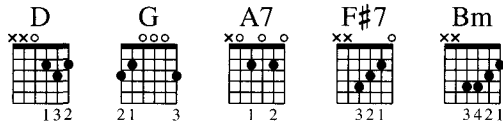

All Night, All Day

Spiritual

Strum Pattern: 4

Pick Pattern: 3

Verse

Moderately slow (♩-♩-♩)

D G D G A7

mf

1., 2. Day is dy - in' in the west, an - gels watch-in' o - ver me my Lord. ____

TAB: 2 0 3 0 | 2 0 2 3 2 | 0 3 3 0 3 0 | 3 3 0 2

D G F#7 Bm D A7 D A7

Sleep my child and take your rest, an - gels watch-in' o - ver me.

TAB: 2 0 3 0 | 2 0 2 3 2 | 2 3 2 3 0 2 | 3 0 0 0

Chorus

D G D G A7 D G F#7 Bm

All night, all day, an - gels watch-in' o - ver me my Lord. All night, all day,

TAB: 2 3 2 3 | 0 3 3 0 3 0 | 3 3 0 2 | 2 3 2 3

1. 2.

D A7 D D A7 D A7 D

an - gels watch-in' o - ver me. me. An - gels watch-in' o - ver me. ____

TAB: 2 3 2 3 0 2 | 3 2 3 0 | 3 0 2 3 2 3 0 2 | 3 2 3 0