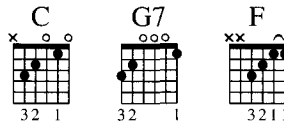

The Old Gray Mare

Words and Music by J. Warner

Strum Pattern: 4
Pick Pattern: 3
Moderately

C G7 C G7

mf
Oh, the Old Gray Mare, she ain't what she used to be, ain't what she used to be,

TAB: 0 3 | 1 1 1 3 | 0 0 4 0 3 1 | 3 3 2 3 1 0

C G7 C G7

ain't what she used to be. The Old Gray Mare, she ain't what she used to be, man - y long years a -

TAB: 0 0 4 0 3 1 0 | 1 1 1 3 | 0 0 4 0 3 1 | 3 3 3 0 3

C F C F C G7

go. Man - y long years a - go, man - y long years a - go. Oh, the

TAB: 1 1 | 3 3 3 5 5 3 | 0 0 0 1 1 | 0 0 3

C G7 C G7 C

Old Gray Mare, she ain't what she used to be man - y long years a - go.

TAB: 1 1 1 3 | 0 0 4 0 3 1 | 3 3 3 0 3 | 1 1 3