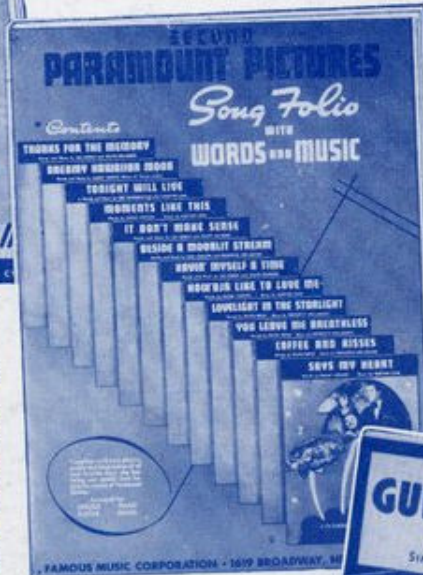

CONTENTS FOLIO No. 4
Moon Love • To You
Go Fly A Kite • Still The
Bluebird Sings • I Get
Along Without You
Very Well • The Lady's
in Love With You • That
Sentimental Sandwich
Strange Enchantment
A Home in the Clouds
The Funny Old Hills
Love With A Capital "You"
Snug As A Bug In A Rug

TOPS in
**SONG
FOLIOS**
WITH
WORDS and MUSIC

COMPLETE YOUR MUSICAL
LIBRARY WITH ALL THE SONG
HITS FROM PARAMOUNT
PICTURES

CONTENTS FOLIO No. 3
I Have Eyes • You're A
Sweet Little Headache
Small Fry • Two Sleepy
People • Heart And Soul
Kinda Lonesome • I Go
For That • April In My
Heart • Joobalai • A Little
Kiss At Twilight • What
Have You Got That Gets
Me • What Goes On Here
In My Heart